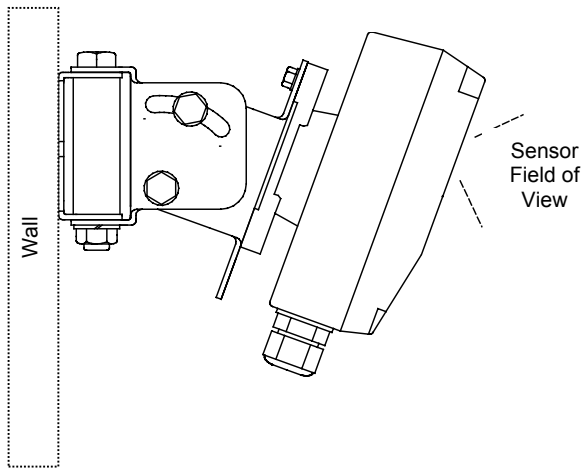

007127 Stainless Steel, 2 Axis Adjustable Mounting Bracket

Features

- Stainless Steel (12 SWG)
- Adjustable – Horizontal & Down by 45°
– Left or Right by ±45°
- Mounts on Walls or Unistrut

Mounting Arrangement